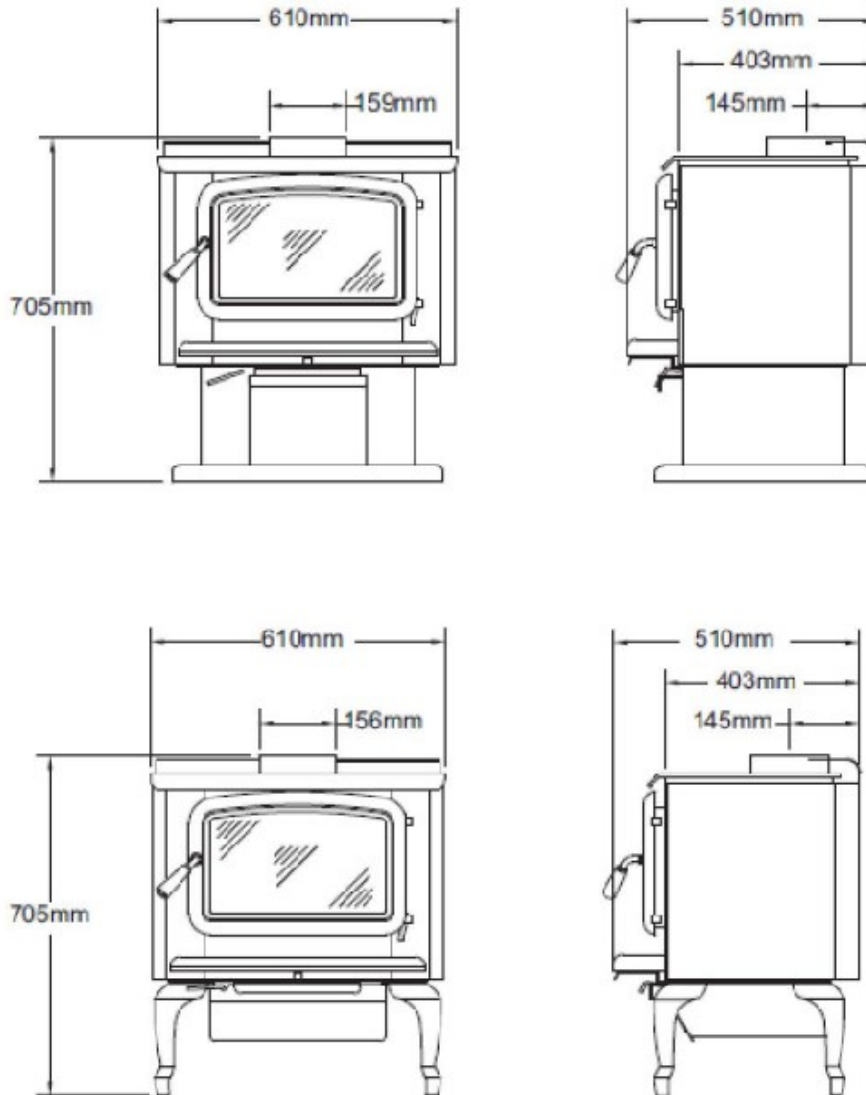

Vista

Clearances

Rear 250mm
Side 350mm
Corner 200mm

Heats 180m²
Efficiency 4 Star (67%)
Emissions 3.5 Star (1.5 grms)